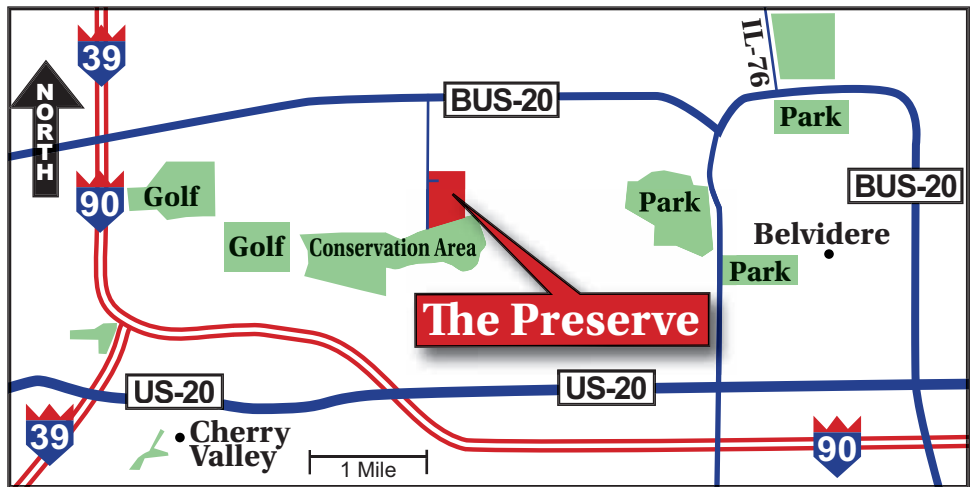

Entertainment Recreation

- i ing Hi ing anoeing
- Se eral ocal Pa
- Mo ie Theatre m
- Gol courses i
- ocal ining n
- Shopping o all inds 4 n
- N W M
- herr ale Mall
- OSF St. nthon Hospital n
- Magic Water Par n

Model Open Sat. & Sun From 1pm-4pm