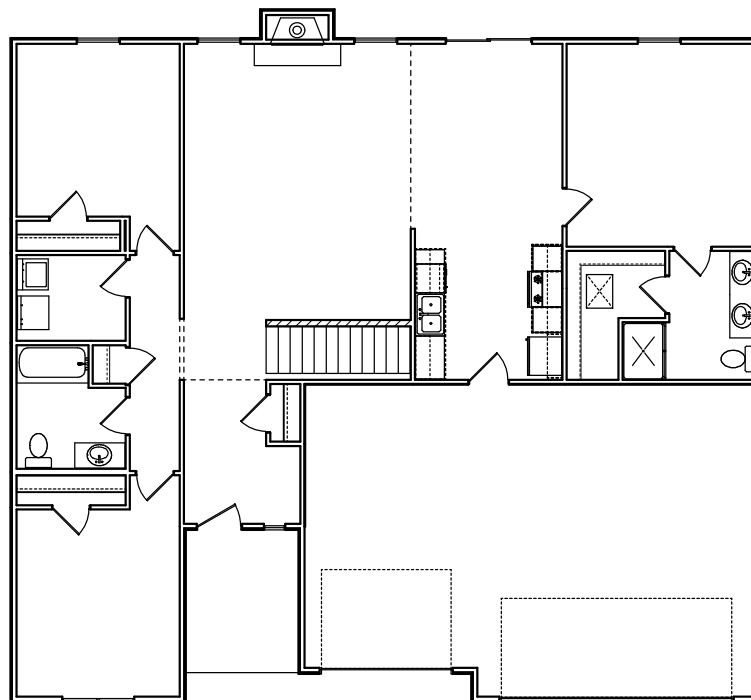

THE 1596 F GREATROOM

FEATURES:

1596 Sq. Ft. Living Area Oak Cabinets & Vanities
Range and Dishwasher
Energy Efficient
Greatroom W/ Fire Place
3 Bedroom